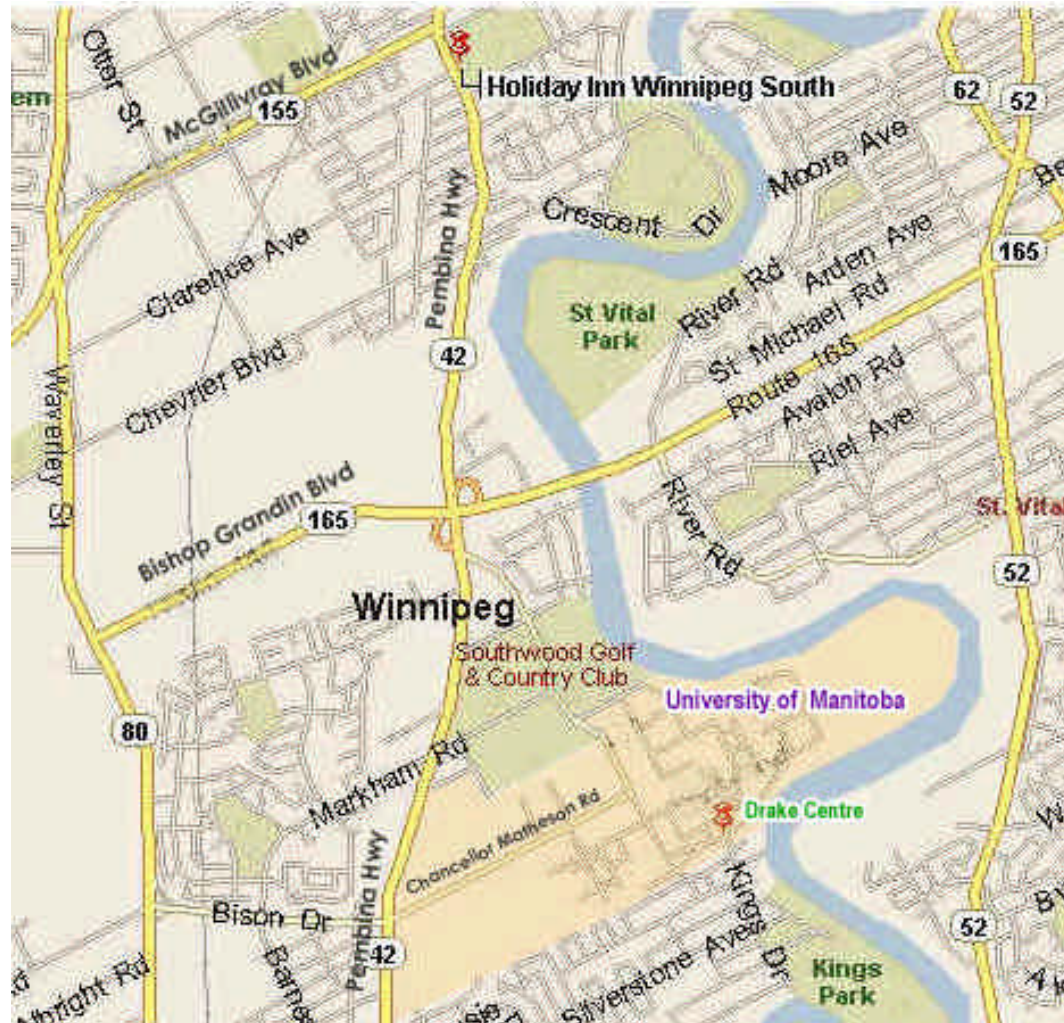

Directions to Winnipeg

Map courtesy of Expedia.ca

From the West (Calgary Edmonton, Vancouver)

From the TransCanada Highway 1, as you are about to enter Winnipeg, turn right at TransCanada Highway 100 (Winnipeg By-Pass). Follow TCH-100 around to the south end of the city. Turn left (go north) at Pembina Highway (Route 42). Turn right at Chancellor-Matheson Drive (gates to University), turn right at University Crescent, then turn left at Freedman. Follow Freedman to Drake Building.

To go to Holiday Day Inn Winnipeg South, continue north on Route 42 (Pembina Highway) for 10 minutes - will be on the northbound side.

From the East (Toronto Area, Ottawa, Montreal)

Take the TransCanada westbound, and go south at TransCanada Highway 100 (Winnipeg By-Pass). Follow TCH-100 around to the south end of the city. Turn right (go north) at Pembina Highway (Route 42). Turn right at Chancellor-Matheson Drive (gates to University), turn right at University Crescent, then turn left at Freedman. Follow Freedman to Drake Building.

To go to Holiday Day Inn Winnipeg South, continue north on Route 42 (Pembina Highway) for 10 minutes - will be on the northbound side.

From Grand Forks, North Dakota (140 mi - 2.5 hours)

Take I-29 north, which becomes Manitoba Highway 75 at the Pembina Border Crossing. After entering Winnipeg (about 1.7 miles), Highway 75 becomes Route 42 (Pembina Highway). Turn right at Chancellor-Matheson Drive (gates to University), turn right at University Crescent, then turn left at Freedman. Follow Freedman to Drake Building.

To go to Holiday Day Inn Winnipeg South, continue north on Route 42 (Pembina Highway) for 10 minutes - will be on the northbound side.

Holiday Inn -Winnipeg South & University of Manitoba

Map courtesy of Expedia.ca