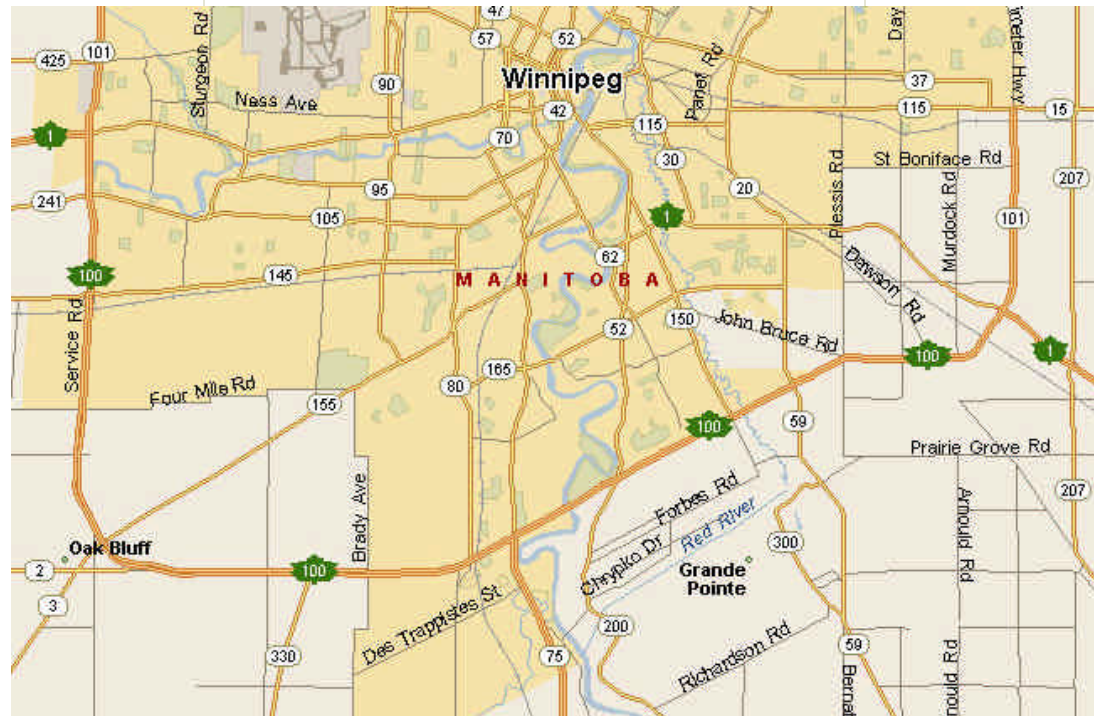

Directions to Winnipeg

Map courtesy of Expedia.ca

From the West (Calgary Edmonton, Vancouver)

From the TransCanada Highway 1, as you are about to enter Winnipeg, turn right at TransCanada Highway 100 (Winnipeg By-Pass). Follow TCH-100 around to the south end of the city. Turn left (go north) at Pembina Highway (Route 42). Turn right at Chancellor-Matheson Drive (gates to University), turn right at University Crescent, then turn left at Freedman. Follow Freedman to Drake Building.

To go to Holiday Day Inn Winnipeg South, continue north on Route 42 (Pembina Highway) for 10 minutes - will be on the northbound side.

From the East (Toronto Area, Ottawa, Montreal)

Take the TransCanada westbound, and go south at TransCanada Highway 100 (Winnipeg By-Pass). Follow TCH-100 around to the south end of the city. Turn right (go north) at Pembina Highway (Route 42). Turn right at Chancellor-Matheson Drive (gates to University), turn right at University Crescent, then turn left at Freedman. Follow Freedman to Drake Building.

To go to Holiday Day Inn Winnipeg South, continue north on Route 42 (Pembina Highway) for 10 minutes - will be on the northbound side.

From Grand Forks, North Dakota (140 mi - 2.5 hours)

Take I-29 north, which becomes Manitoba Highway 75 at the Pembina Border Crossing. After entering Winnipeg (about 1.7 miles), Highway 75 becomes Route 42 (Pembina Highway). Turn right at Chancellor-Matheson Drive (gates to University), turn right at University Crescent, then turn left at Freedman. Follow Freedman to Drake Building.

To go to Holiday Day Inn Winnipeg South, continue north on Route 42 (Pembina Highway) for 10 minutes - will be on the northbound side.

Holiday Inn -Winnipeg South & University of Manitoba

Map courtesy of Expedia.ca