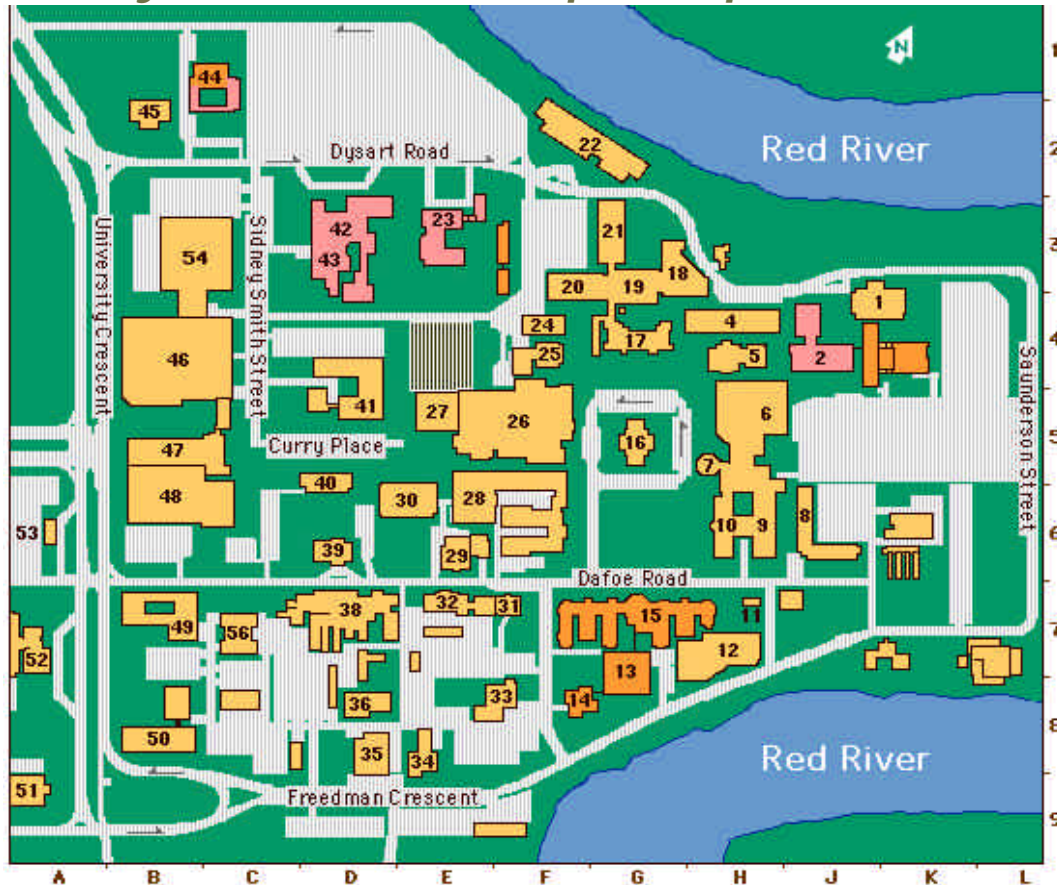

Directions to Winnipeg

Map courtesy of Expedia.ca

From the West (Calgary Edmonton, Vancouver)

From the TransCanada Highway 1, as you are about to enter Winnipeg, turn right at TransCanada Highway 100 (Winnipeg By-Pass). Follow TCH-100 around to the south end of the city. Turn left (go north) at Pembina Highway (Route 42). Turn right at Chancellor-Matheson Drive (gates to University), turn right at University Crescent, then turn left at Freedman. Follow Freedman to Drake Building.

To go to Holiday Day Inn Winnipeg South, continue north on Route 42 (Pembina Highway) for 10 minutes - will be on the northbound side.

From the East (Toronto Area, Ottawa, Montreal)

Take the TransCanada westbound, and go south at TransCanada Highway 100 (Winnipeg By-Pass). Follow TCH-100 around to the south end of the city. Turn right (go north) at Pembina Highway (Route 42). Turn right at Chancellor-Matheson Drive (gates to University), turn right at University Crescent, then turn left at Freedman. Follow Freedman to Drake Building.

To go to Holiday Day Inn Winnipeg South, continue north on Route 42 (Pembina Highway) for 10 minutes - will be on the northbound side.

Holiday Inn -Winnipeg South & University of Manitoba

Map courtesy of Expedia.ca

University of Manitoba Campus Map

Get to The Drake Centre & University Club

From University Crescent, go South and turn left at Freedman Crescent. Follow Freedman along for about 3 minutes - on the left will be the Drake Centre (large brick coloured building).